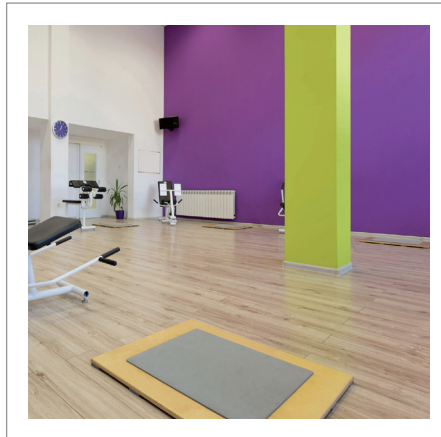

Canteens / Kitchens

Product Solutions

- SureProtect Pure® Hygienic Wall Cladding
- Stainless Steel Corner Guards
- Stainless Steel Wall Guards

Gymnasiums / Equipment Store

Product Solutions

- SureProtect Endure® Textured Sheet
- Wall Guards
- Stainless Steel
- Chequer Plate