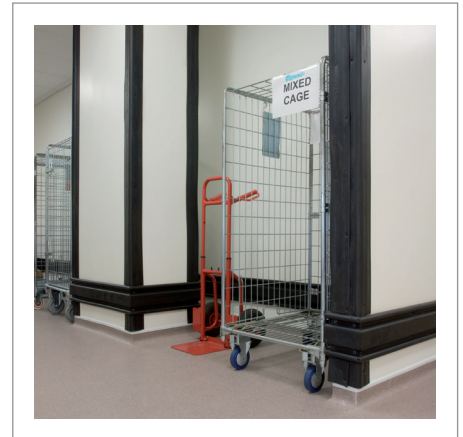

Loading Bay / Service Corridors

Product Solutions

- Rubber Wall Guards
- Door Protection
- Rubber Corner Guards
- Aluminium Chequer Plate