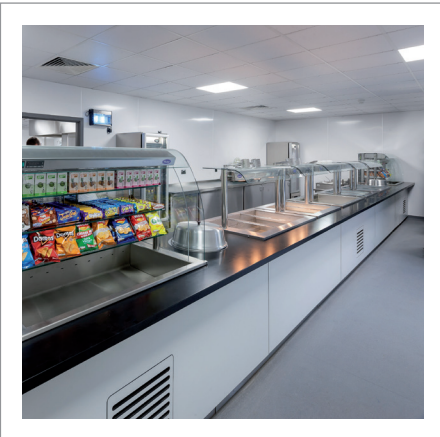

Canteens / Kitchens

Product Solutions

- SureProtect Pure® Hygienic Wall Cladding
- Stainless Steel Corner Guards
- Stainless Steel Wall Guards

Gymnasiums / Equipment Store

Product Solutions

- SureProtect Endure® Textured Sheet
- Wall Guards
- Stainless Steel
- Chequer Plate