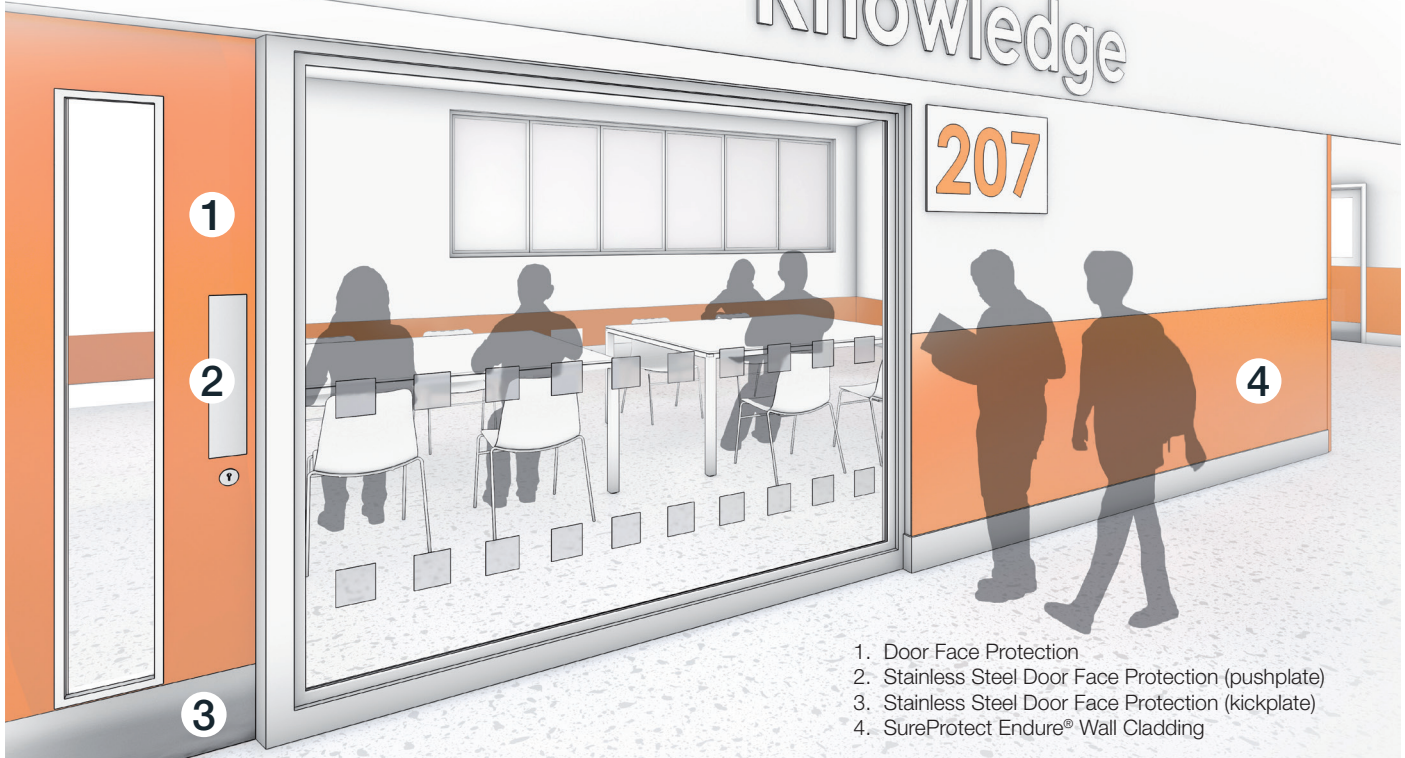

Reduce Costs

Gradus Protection material is:

- Easy to clean
- Reduces the need to repair or redecorate
- Reduces maintenance costs, time and disruption

Knowledge

1. Door Face Protection
2. Stainless Steel Door Face Protection (pushplate)
3. Stainless Steel Door Face Protection (kickplate)
4. SureProtect Endure® Wall Cladding