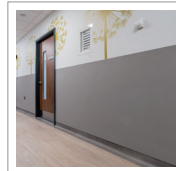

SureProtect Endure® Wall Cladding